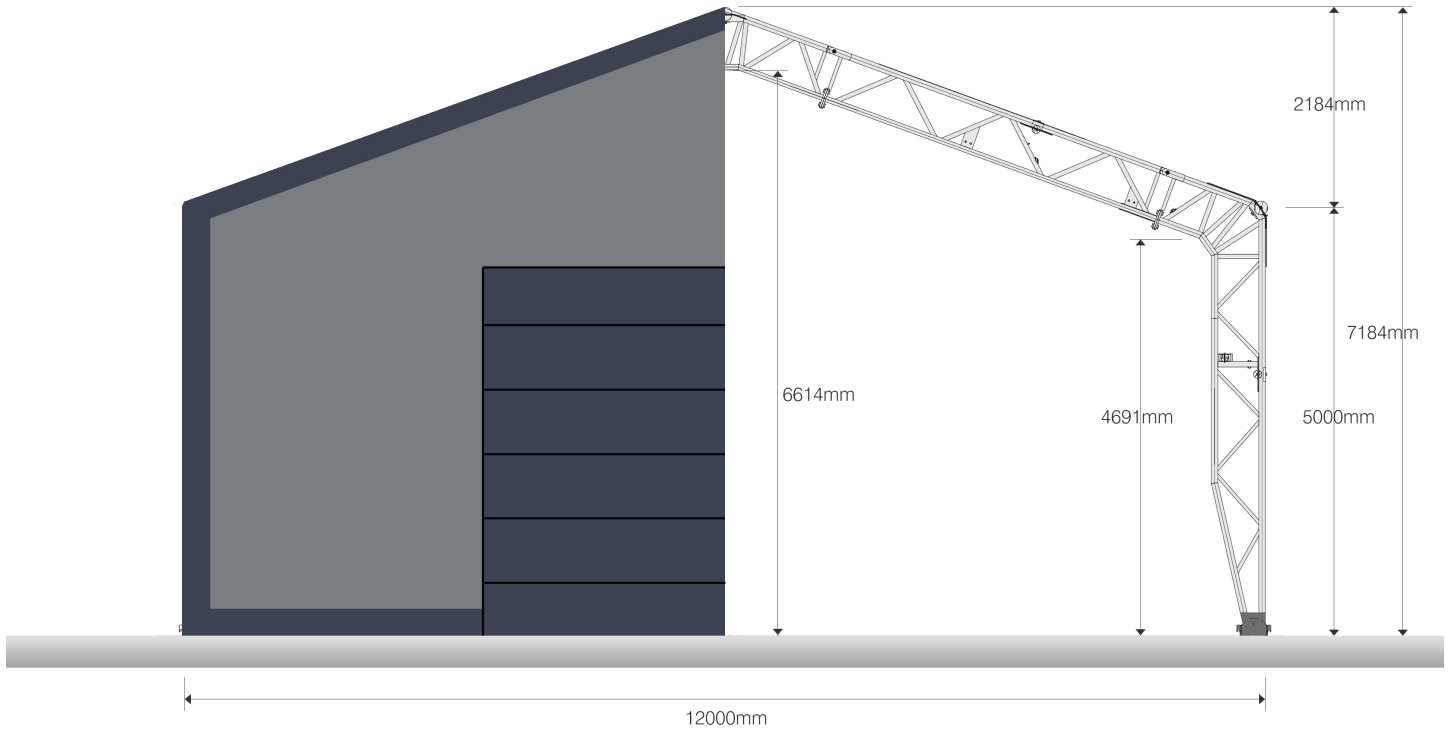

Rubb FXF

Rubb FXF 12

12m bredde x 5m veggghøyde

excellence in engineering

Email: post@rubb.no | Tel: +47 32 15 05 00 | www.rubb.no