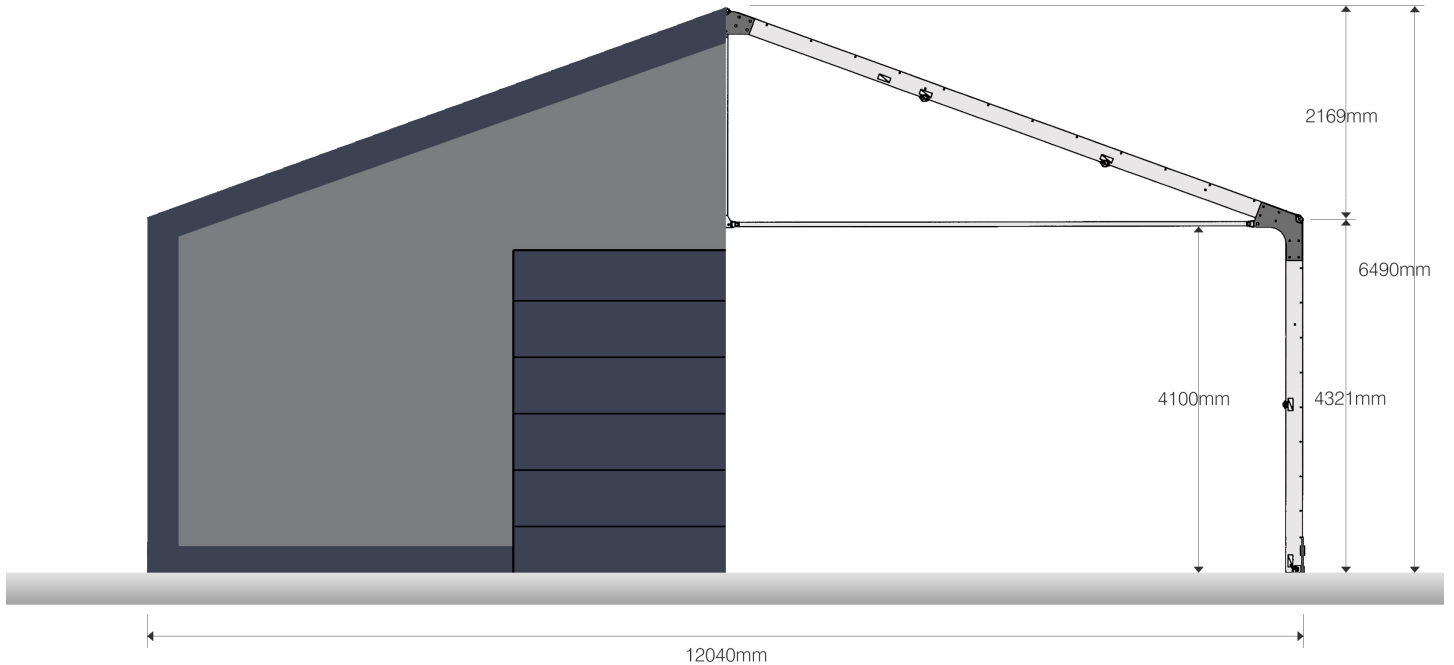

Rubb Hall 12

12m bredde x 4.3m veggghøyde

excellence in engineering

Email: post@rubb.no | Tel: +47 32 15 05 00 | www.rubb.no