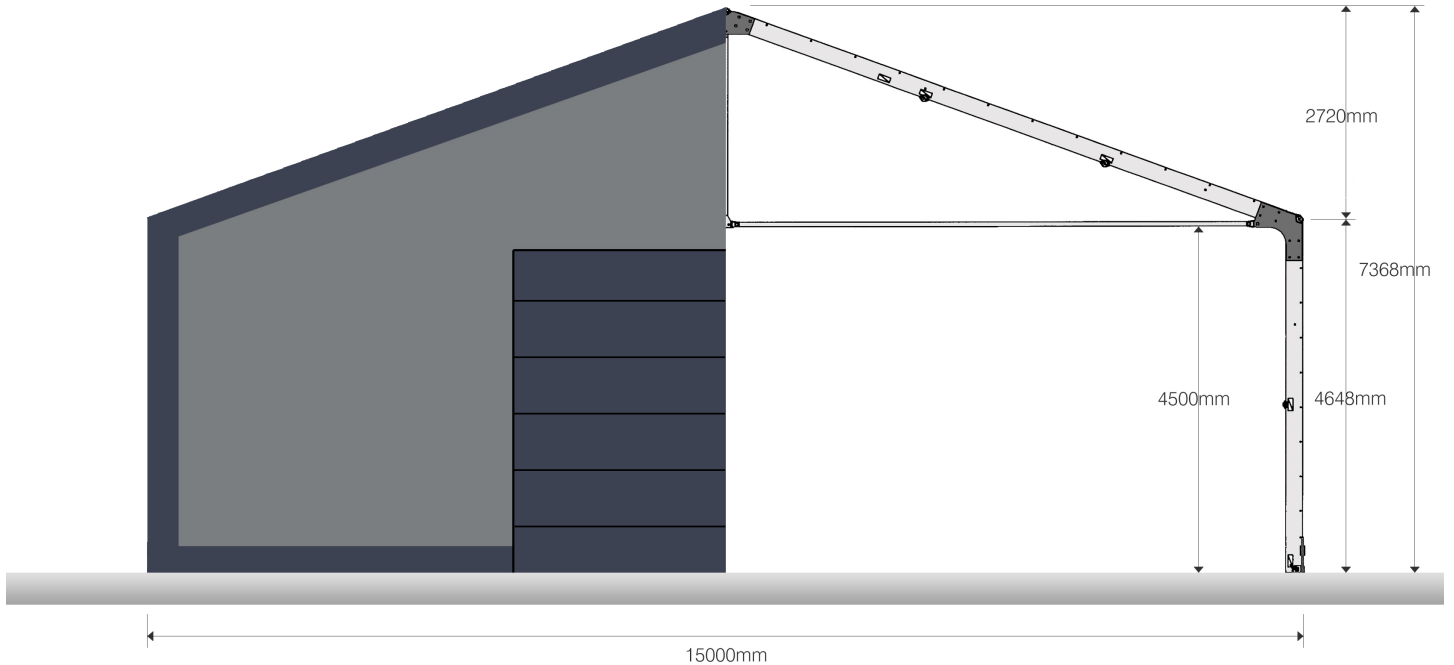

Rubb Hall 15

15m bredde x 4.7m veggghøyde

excellence in engineering

Email: post@rubb.no | Tel: +47 32 15 05 00 | www.rubb.no