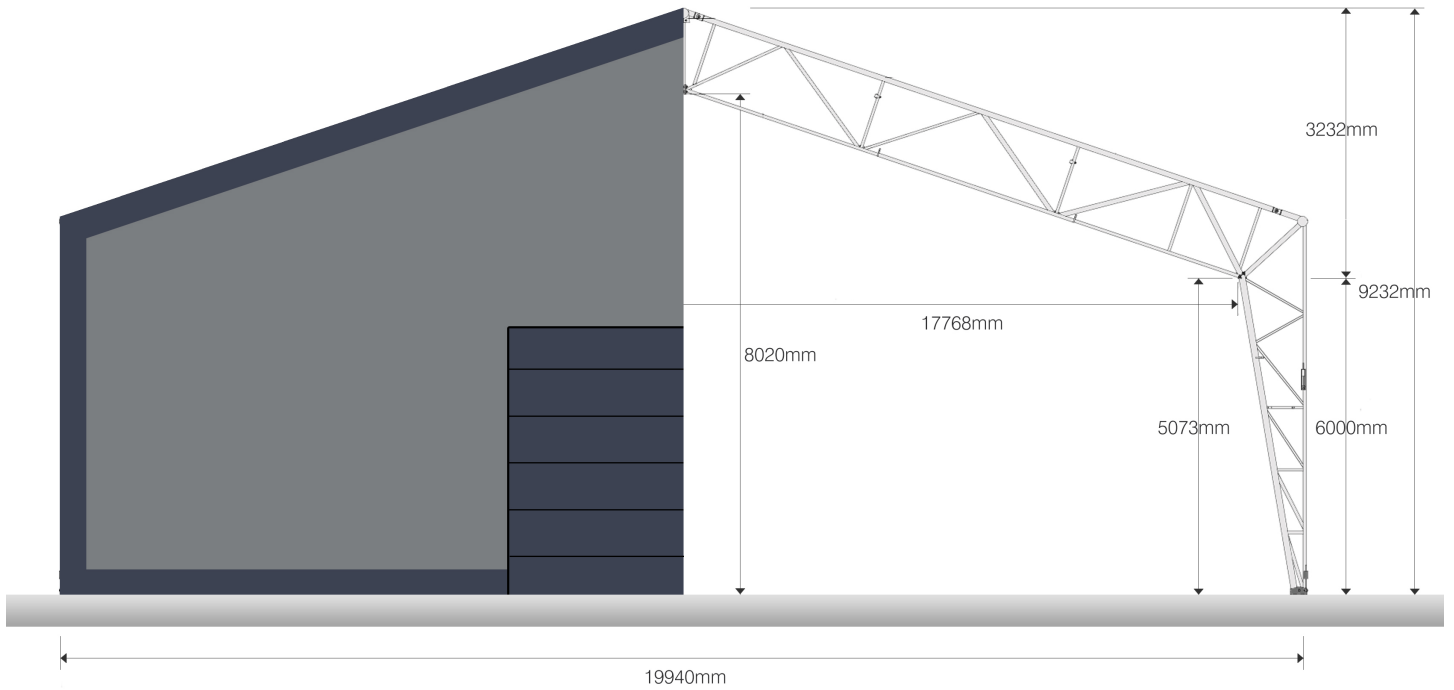

Rubb Hall 20

20m bredde x 6m veggghøyde

excellence in engineering

Email: post@rubb.no | Tel: +47 32 15 05 00 | www.rubb.no