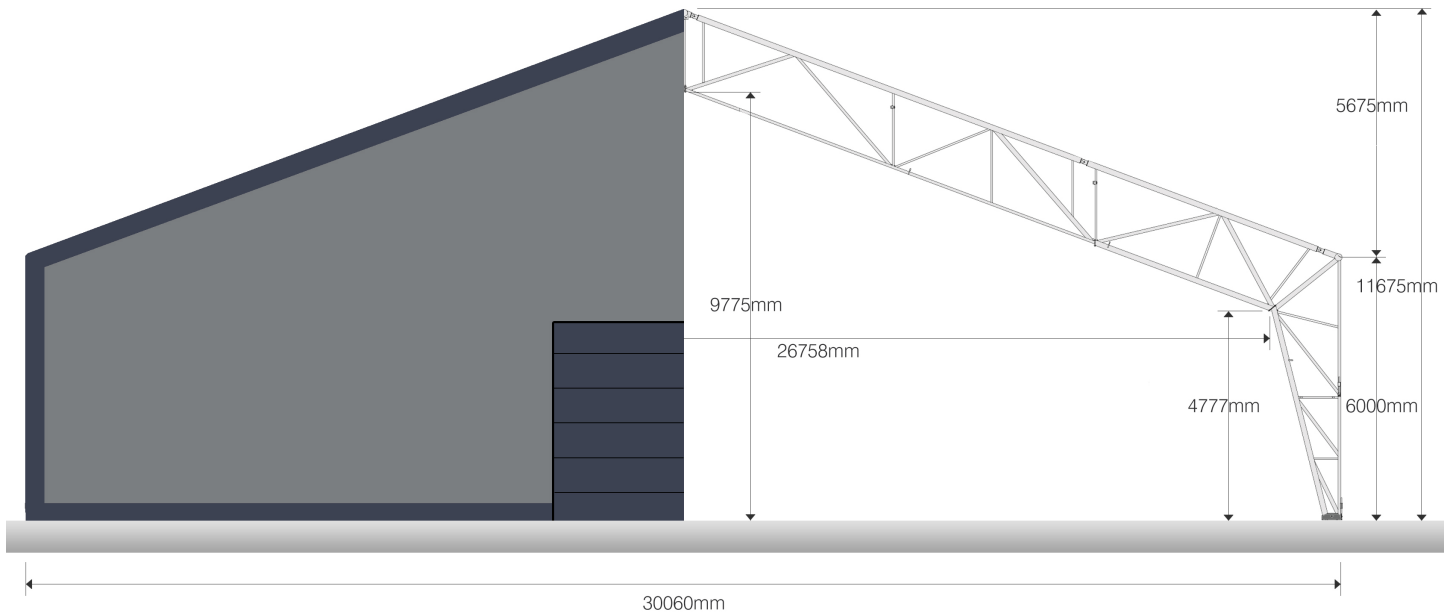

Rubb Hall 30

30m bredde x 6m veggghøyde

excellence in engineering

Email: post@rubb.no | Tel: +47 32 15 05 00 | www.rubb.no